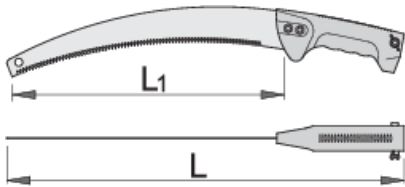

Pruning saw

752

Profiles

Product features

- material: premium flex plus carbon steel
- handle polystyrene

609424

L1

330

L

497

270

* Images of products are symbolic. All dimensions are in mm, and weight in grams. All listed dimensions may vary in tolerance.