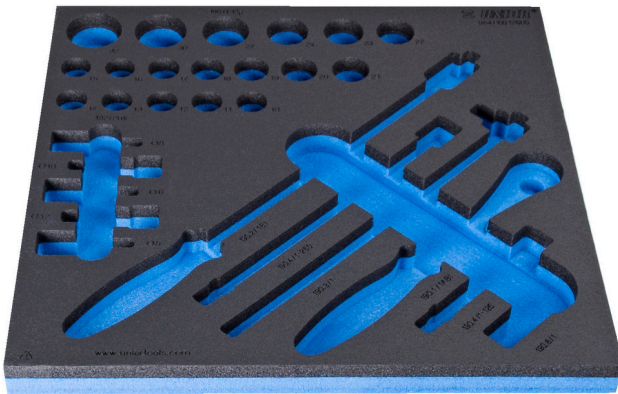

SOS tool tray for 964/19S12SOS

VI964/19S12SOS

Profiles

940E
940EV
920PLUS

2/3

374 x 364 x 30

L

B

H

621238

374

364

30

104

* Images of products are symbolic. All dimensions are in mm, and weight in grams. All listed dimensions may vary in tolerance.