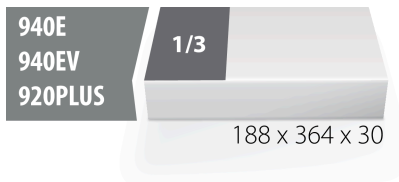

## Product attributen

- material: low density polyethylene foam
- Tool tray dimension: 188 x 364 x 30 mm
- Compatible with drawers of Eurostyle, Eurovision, Euromotion, Europlus and Hercules (front drawers) line