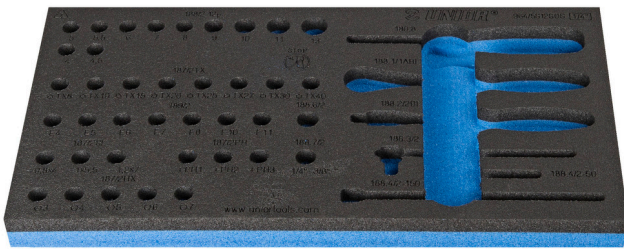

# SOS tool tray for 964/5S12SOS

vI964/5S12SOS

## Product attributen

- material: low density polyethylene foam
- Tool tray dimension: 188 x 364 x 30 mm
- Compatible with drawers of Eurostyle, Eurovision, Euromotion, Europlus and Hercules (front drawers) line

621237

L

188

B

364

H

30

25