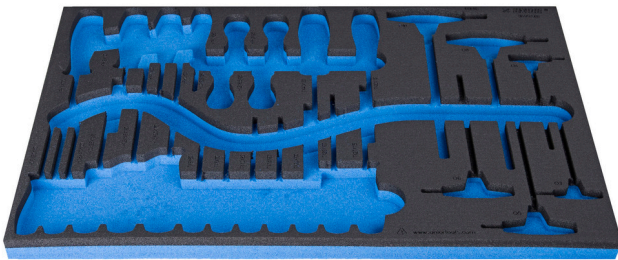

SOS tool tray for 964/37SOS

vI964/37SOS

Profiles

Product features

- material: low density polyethylene foam
- Tool tray dimension: 564 x 364 x 30 mm
- Compatible with drawers of Eurostyle, Eurovision, Euromotion, Europlus and Hercules (front drawers) line

621386

L

564

B

364

H

30

118

* Images of products are symbolic. All dimensions are in mm, and weight in grams. All listed dimensions may vary in tolerance.