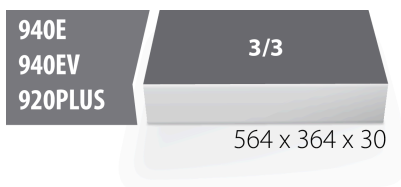

SOS tool tray for 964/37SOS

vI964/37SOS

Profiles

Product features

- material: low density polyethylene foam
- Tool tray dimension: 564 x 364 x 30 mm
- Compatible with drawers of Eurostyle, Eurovision, Euromotion, Europlus and Hercules (front drawers) line

621386

L

564

B

364

H

30

118

* Images of products are symbolic. All dimensions are in mm, and weight in grams. All listed dimensions may vary in tolerance.