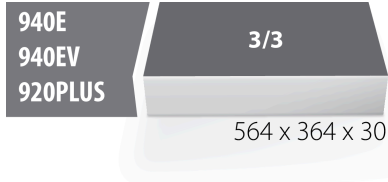

SOS tool tray for 964/36SOS

vI964/36SOS

Profiles

Product features

- material: low density polyethylene foam
- Tool tray dimension: 564 x 364 x 30 mm
- Compatible with drawers of Eurostyle, Eurovision, Euromotion, Europlus and Hercules (front drawers) line

621385

L

564

B

364

H

30

152

* Images of products are symbolic. All dimensions are in mm, and weight in grams. All listed dimensions may vary in tolerance.