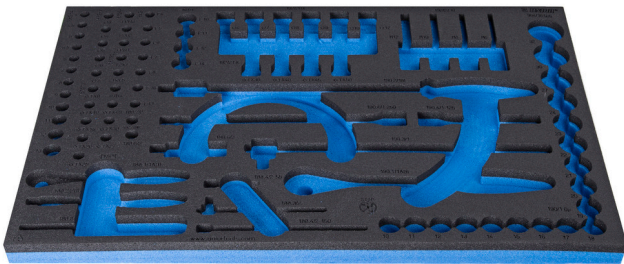

SOS tool tray for 964/36SOS

vI964/36SOS

Profiles

Product features

- material: low density polyethylene foam
- Tool tray dimension: 564 x 364 x 30 mm
- Compatible with drawers of Eurostyle, Eurovision, Euromotion, Europlus and Hercules (front drawers) line

621385

L

564

B

364

H

30

152

* Images of products are symbolic. All dimensions are in mm, and weight in grams. All listed dimensions may vary in tolerance.