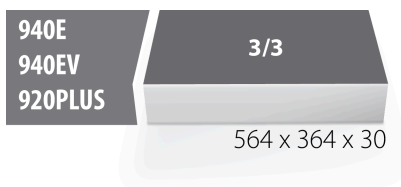

SOS tool tray for 964/35SOS

vI964/35SOS

Profiles

Product features

- material: low density polyethylene foam
- Tool tray dimension: 564 x 364 x 30 mm
- Compatible with drawers of Eurostyle, Eurovision, Euromotion, Europlus and Hercules (front drawers) line

621384

L

564

B

364

H

30

110

* Images of products are symbolic. All dimensions are in mm, and weight in grams. All listed dimensions may vary in tolerance.