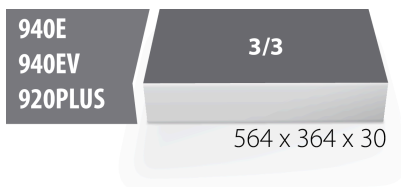

964/34SOS的SOS工具托

vI964/34SOS

配置文件

□□□□

- 材料：低密度聚乙烯泡沫
- Tool tray dimension: 564 x 364 x 30 mm
- Compatible with drawers of Eurostyle, Eurovision, Euromotion, Europlus and Hercules (front drawers) line

621383

L

564

B

364

H

30

138

* Images of products are symbolic. All dimensions are in mm, and weight in grams. All listed dimensions may vary in tolerance.