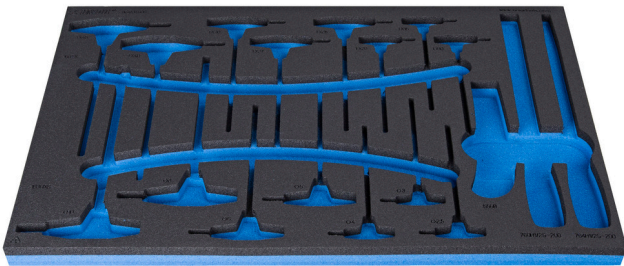

964/34SOS的SOS工具托

vI964/34SOS

配置文件

□□□□

- 材料：低密度聚乙烯泡沫
- Tool tray dimension: 564 x 364 x 30 mm
- Compatible with drawers of Eurostyle, Eurovision, Euromotion, Europlus and Hercules (front drawers) line

621383

L

564

B

364

H

30

138

* Images of products are symbolic. All dimensions are in mm, and weight in grams. All listed dimensions may vary in tolerance.