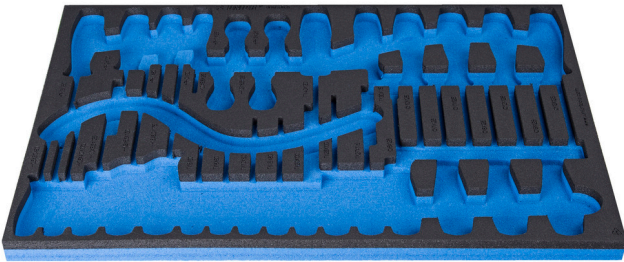

# 964/33SOS的SOS工具托

vI964/33SOS

## 配置文件

□□□□

- 材料：低密度聚乙烯泡沫
- Tool tray dimension: 564 x 364 x 30 mm
- Compatible with drawers of Eurostyle, Eurovision, Euromotion, Europlus and Hercules (front drawers) line

621382

L

564

B

364