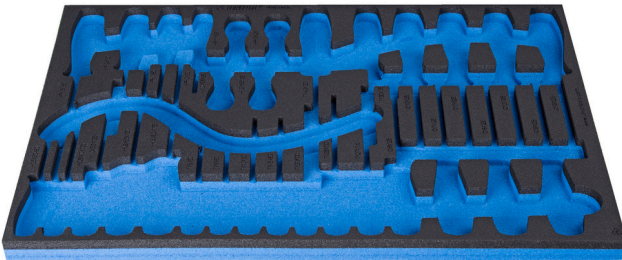

# SOS tool tray for 964/33SOS

vI964/33SOS

## Product attributen

- material: low density polyethylene foam
- Tool tray dimension: 564 x 364 x 30 mm
- Compatible with drawers of Eurostyle, Eurovision, Euromotion, Europlus and Hercules (front drawers) line

621382

L

564

B

364

H

30

105