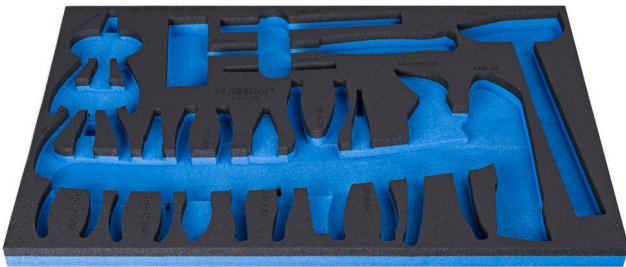

# SOS tool tray for 964/32SOS

vI964/32SOS

## Profiles

## Product features

- material: low density polyethylene foam
- Tool tray dimension: 564 x 364 x 30 mm
- Compatible with drawers of Eurostyle, Eurovision, Euromotion, Europlus and Hercules (front drawers) line

621381

L

564

B

364

H

30

149