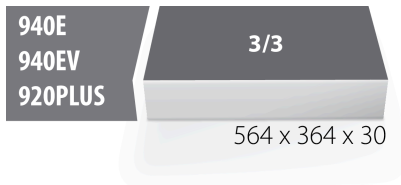

## Product features

- material: low density polyethylene foam
- Tool tray dimension: 564 x 364 x 30 mm
- Compatible with drawers of Eurostyle, Eurovision, Euromotion, Europlus and Hercules (front drawers) line

\* Images of products are symbolic. All dimensions are in mm, and weight in grams. All listed dimensions may vary in tolerance.