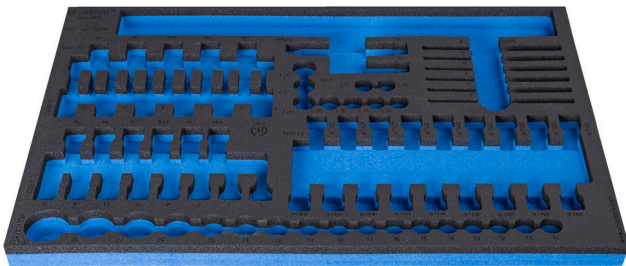

# Modul SOS pentru 964/31SOS

vI964/31SOS

## Profile

## Caracteristicile produsului

- material: spuma polietilena de joasa densitate
- Tool tray dimension: 564 x 364 x 30 mm
- Compatible with drawers of Eurostyle, Eurovision, Euromotion, Europlus and Hercules (front drawers) line

621380

L

564

B

364

H

30

148