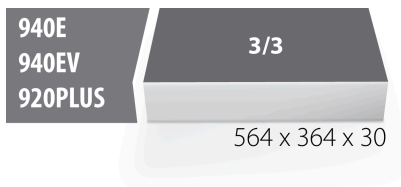

SOS tool tray for 964/31SOS

vI964/31SOS

Profiles

Product features

- material: low density polyethylene foam
- Tool tray dimension: 564 x 364 x 30 mm
- Compatible with drawers of Eurostyle, Eurovision, Euromotion, Europlus and Hercules (front drawers) line

621380

L

564

B

364

H

30

148

* Images of products are symbolic. All dimensions are in mm, and weight in grams. All listed dimensions may vary in tolerance.