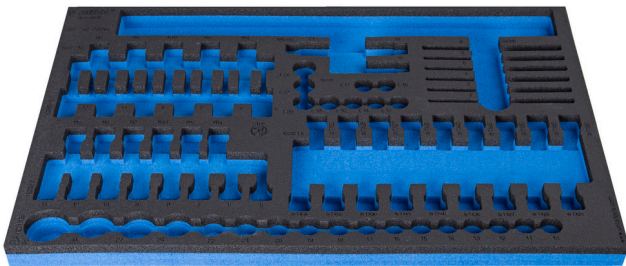

SOS tool tray for 964/31SOS

vI964/31SOS

Profiles

Product features

- material: low density polyethylene foam
- Tool tray dimension: 564 x 364 x 30 mm
- Compatible with drawers of Eurostyle, Eurovision, Euromotion, Europlus and Hercules (front drawers) line

621380

L

564

B

364

H

30

148

* Images of products are symbolic. All dimensions are in mm, and weight in grams. All listed dimensions may vary in tolerance.