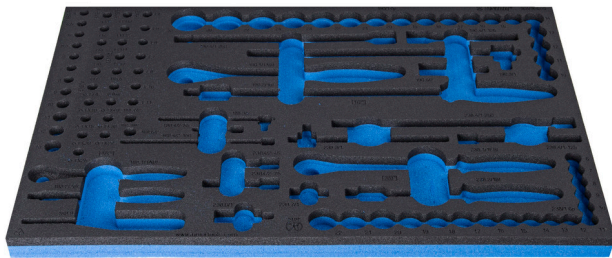

964/30SOS的SOS工具托

vI964/30SOS

配置文件

□□□□

- 材料：低密度聚乙烯泡沫
- Tool tray dimension: 564 x 364 x 30 mm
- Compatible with drawers of Eurostyle, Eurovision, Euromotion, Europlus and Hercules (front drawers) line

621379

L

564

B

364

H

30

138

* Images of products are symbolic. All dimensions are in mm, and weight in grams. All listed dimensions may vary in tolerance.