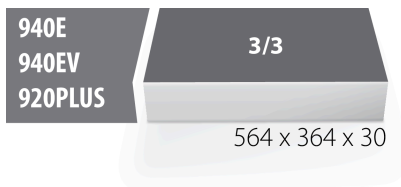

964/30SOS的SOS工具托

vI964/30SOS

配置文件

□□□□

- 材料：低密度聚乙烯泡沫
- Tool tray dimension: 564 x 364 x 30 mm
- Compatible with drawers of Eurostyle, Eurovision, Euromotion, Europlus and Hercules (front drawers) line

621379

L

564

B

364

H

30

138

* Images of products are symbolic. All dimensions are in mm, and weight in grams. All listed dimensions may vary in tolerance.