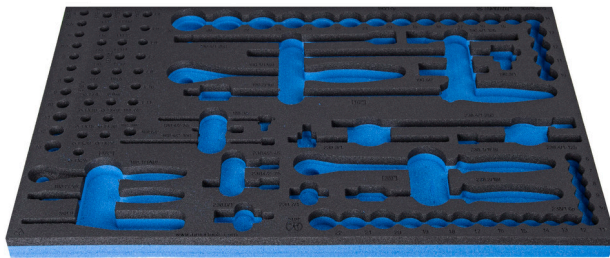

# SOS tool tray for 964/30SOS

vI964/30SOS

## Product attributen

- material: low density polyethylene foam
- Tool tray dimension: 564 x 364 x 30 mm
- Compatible with drawers of Eurostyle, Eurovision, Euromotion, Europlus and Hercules (front drawers) line

621379

L

564

B

364

H

30

138