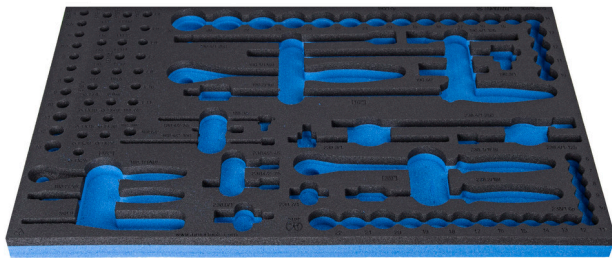

SOS tool tray for 964/30SOS

vI964/30SOS

Profiles

Product features

- material: low density polyethylene foam
- Tool tray dimension: 564 x 364 x 30 mm
- Compatible with drawers of Eurostyle, Eurovision, Euromotion, Europlus and Hercules (front drawers) line

621379

L

564

B

364

H

30

138

* Images of products are symbolic. All dimensions are in mm, and weight in grams. All listed dimensions may vary in tolerance.