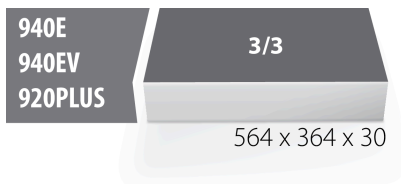

SOS tool tray for 964/30SOS

vI964/30SOS

Profiles

Product features

- material: low density polyethylene foam
- Tool tray dimension: 564 x 364 x 30 mm
- Compatible with drawers of Eurostyle, Eurovision, Euromotion, Europlus and Hercules (front drawers) line

621379

L

564

B

364

H

30

138

* Images of products are symbolic. All dimensions are in mm, and weight in grams. All listed dimensions may vary in tolerance.