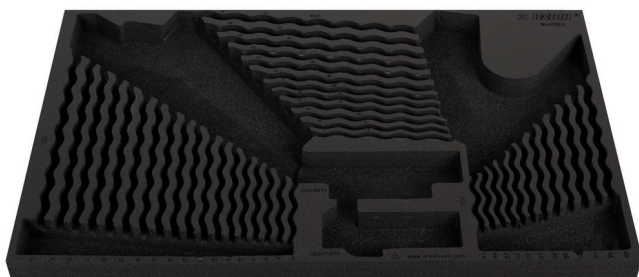

# SOS uložak za art. 964/28SOS

VI964/28SOS

## Atributi proizvoda

- materijal: polietilenska pjena male gustoće
- Tool tray dimension: 564 x 364 x 30 mm
- Compatible with drawers of Eurostyle, Eurovision, Euromotion, Europlus and Hercules (front drawers) line