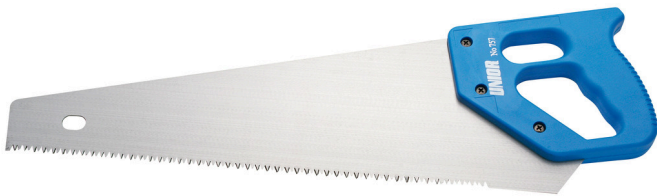

# Hand saw

757

## Product features

- material: premium flex plus carbon steel
- handle polystyrene

609423

L1

400

L

493

408