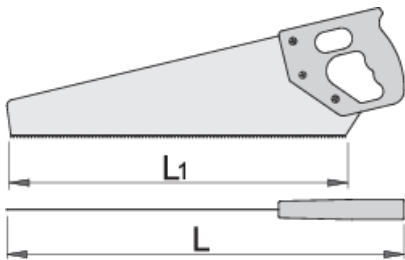

## Product features

- material: premium flex plus carbon steel
- handle polystyrene

609423

L1

400

L

493

408

\* Images of products are symbolic. All dimensions are in mm, and weight in grams. All listed dimensions may vary in tolerance.