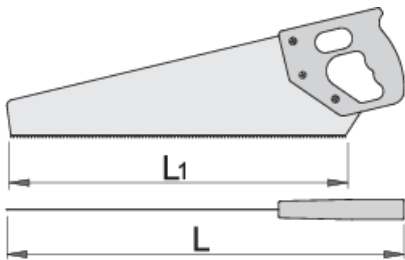

手

757

配置文件

□□□□

- 材料：□片□素工具□
- 聚□乙□把手

609423

L1

400

L

493

408

* Images of products are symbolic. All dimensions are in mm, and weight in grams. All listed dimensions may vary in tolerance.