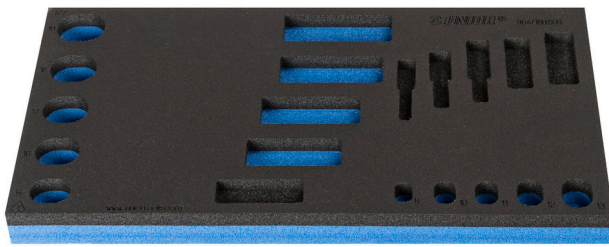

# Modul SOS pentru 946/18BSOS

vI964/18BSOS

## Caracteristicile produsului

- material: spuma polietilena de joasa densitate
- Tool tray dimension: 188 x 364 x 30 mm
- Compatible with drawers of Eurostyle, Eurovision, Euromotion, Europlus and Hercules (front drawers) line