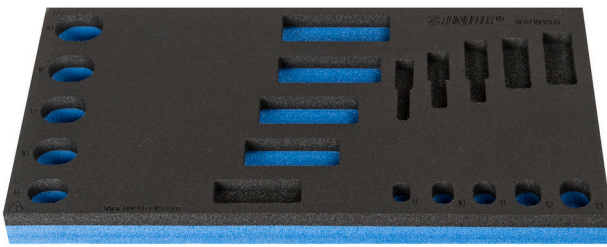

SOS tool tray for 964/18BSOS

vI964/18BSOS

Profielen

Product attributen

- material: low density polyethylene foam
- Tool tray dimension: 188 x 364 x 30 mm
- Compatible with drawers of Eurostyle, Eurovision, Euromotion, Europlus and Hercules (front drawers) line

621227

L

188

B

364

H

30

54