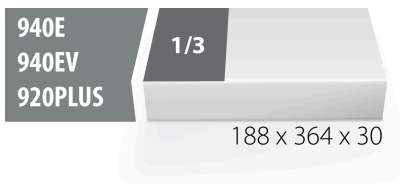

## Product features

- material: low density polyethylene foam
- Tool tray dimension: 188 x 364 x 30 mm
- Compatible with drawers of Eurostyle, Eurovision, Euromotion, Europlus and Hercules (front drawers) line

\* Images of products are symbolic. All dimensions are in mm, and weight in grams. All listed dimensions may vary in tolerance.