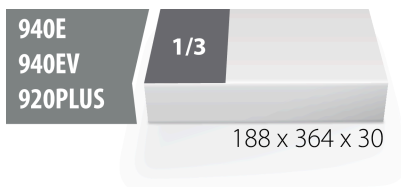

SOS tool tray for 964/26SSOS

vI964/26SSOS

Profiles

Product features

- material: low density polyethylene foam
- Tool tray dimension: 188 x 364 x 30 mm
- Compatible with drawers of Eurostyle, Eurovision, Euromotion, Europlus and Hercules (front drawers) line

620903

L

188

B

364

H

30

49

* Images of products are symbolic. All dimensions are in mm, and weight in grams. All listed dimensions may vary in tolerance.