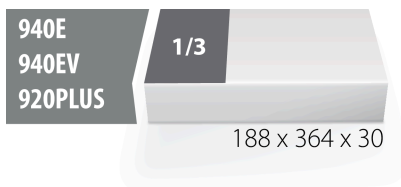

## 配置文件

- 材料：低密度聚乙烯泡沫
- Tool tray dimension: 188 x 364 x 30 mm
- Compatible with drawers of Eurostyle, Eurovision, Euromotion, Europlus and Hercules (front drawers) line

620903

L

188

B

364

H

30

49

\* Images of products are symbolic. All dimensions are in mm, and weight in grams. All listed dimensions may vary in tolerance.