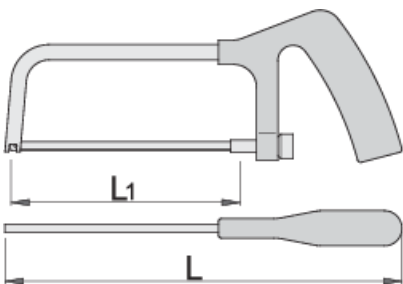

## 配置文件

- 塑料把手
- 可更□□片

612164

L1

150

L

260

192

\* Images of products are symbolic. All dimensions are in mm, and weight in grams. All listed dimensions may vary in tolerance.