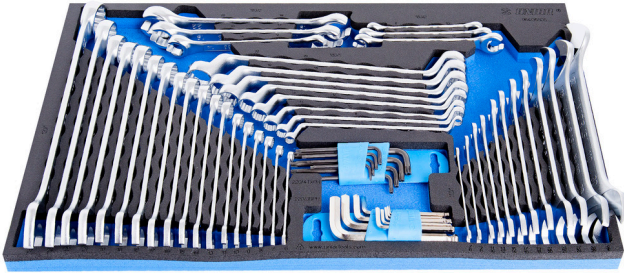

SOS alet tepsisinde anahtar takımı

964/35SOS

Profiles

Product features

- Tool tray dimension: 564 x 364 x 30 mm
- Compatible with drawers of Eurostyle, Eurovision, Euromotion, Europlus and Hercules (front drawers) line

Set includes:

- 12x open end wrench (article 110/1) dim. 6x7, 8x9, 10x11, 12x13, 14x15, 16x17, 18x19, 20x22, 21x23, 24x27, 25x28, 30x32
- 18x long combination wrench (article 120/1) dim. 6, 7, 8, 9, 10, 11, 13, 14, 15, 16, 17, 18, 19, 20, 21, 22, 24, 27
- 8x ring wrench (article 180/1) dim. 6x7, 8x9, 10x11, 12x13, 14x15, 16x17, 18x19, 20x22
- 6x offset open ring wrench (article 183/2) dim. 8x10, 10x11, 11x13, 12x14, 17x19, 19x22
- 9x ball-end hex wrench (article 220/3S) dim. 1.5, 2, 2.5, 3, 4, 5, 6, 8, 10 on plastic clip
- 9x wrench with TX profile and hole (article 220/7TX) dim. TR 8, TR 9, TR 10, TR 15, TR 20, TR 25, TR 27, TR 30, TR 40 on plastic clip

940E
940EV
920PLUS

3/3

564 x 364 x 30

Product name	SKU	Article	Dimensions	Quantity
SOS alet tepesinde anahtar takımı	621394	964/35SOS	-	54
Açık ağızlı anahtar		110/1	6 x 7, 8 x 9, 10 x 11, 12 x 13, 14 x 15, 16 x 17, 18 x 19, 20 x 22, 21 x 23, 24 x 27, 25 x 28, 30 x 32	12
Kombine anahtar, uzun tip		120/1	6, 7, 8, 9, 10, 11, 13, 14, 15, 16, 17, 18, 19, 20, 21, 22, 24, 27	18
boru uzatmalı yıldız anahtar		180/1	6 x 7, 8 x 9, 10 x 11, 12 x 13, 14 x 15, 16 x 17, 18 x 19, 20 x 22	8
boru uzatmalı açık ağızlı yıldız anahtar		183/2	8 x 10, 10 x 11, 11 x 13, 12 x 14, 17 x 19, 19 x 22	6
Plastik klipste yuvarlak uçlu somun anahtarı takımı		220/3SPH		1
Plastik klipste TX profilli anahtar takımı		220/7TXPH	TR8 - TR40x9	1
964/35SOS için SOS alet tepsi		vI964/35SOS	564x364x30	1

* Ürünlerin resimleri semboliktir. Bütün boyutlar mm ve ağırlık gram cinsindedir.