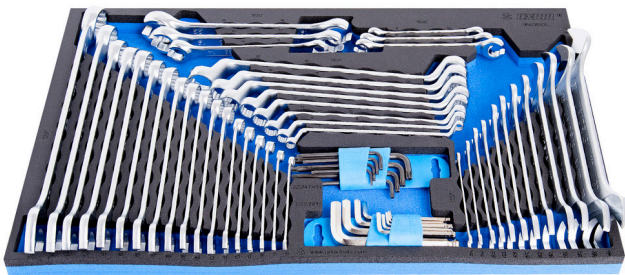

# Garnitura ključeva u SOS ulošku

964/35SOS

## Atributi proizvoda

- Tool tray dimension: 564 x 364 x 30 mm
- Compatible with drawers of Eurostyle, Eurovision, Euromotion, Europlus and Hercules (front drawers) line

## Set includes:

- 12x ključ viljuškasti (artikal 110/1) dim. 6x7, 8x9, 10x11, 12x13, 14x15, 16x17, 18x19, 20x22, 21x23, 24x27, 25x28, 30x32
- 18x long combination wrench (article 120/1) dim. 6, 7, 8, 9, 10, 11, 13, 14, 15, 16, 17, 18, 19, 20, 21, 22, 24, 27
- 8x ring wrench (article 180/1) dim. 6x7, 8x9, 10x11, 12x13, 14x15, 16x17, 18x19, 20x22
- Garnitura ključeva u SOS ulošku
- 9x ball-end hex wrench (article 220/3S) dim. 1.5, 2, 2.5, 3, 4, 5, 6, 8, 10 on plastic clip
- 9x wrench with TX profile and hole (article 220/7TX) dim. TR 8, TR 9, TR 10, TR 15, TR 20, TR 25, TR 27, TR 30, TR 40 on plastic clip

940E  
940EV  
920PLUS

3/3

564 x 364 x 30

Ime proizvoda	SKU	Članak	Dimenzije	Količina
Garnitura ključeva u SOS ulošku	621394	964/35SOS	-	54
Ključ viljuškasti	 110/1	110/1	6 x 7, 8 x 9, 10 x 11, 12 x 13, 14 x 15, 16 x 17, 18 x 19, 20 x 22, 21 x 23, 24 x 27, 25 x 28, 30 x 32	12
Viljuškasto-okasti ključevi, dugi	 120/1	120/1	6, 7, 8, 9, 10, 11, 13, 14, 15, 16, 17, 18, 19, 20, 21, 22, 24, 27	18
Ključ okasti	 180/1	180/1	6 x 7, 8 x 9, 10 x 11, 12 x 13, 14 x 15, 16 x 17, 18 x 19, 20 x 22	8
Ključ okasti otvoreni	 183/2	183/2	8 x 10, 10 x 11, 11 x 13, 12 x 14, 17 x 19, 19 x 22	6
Ključevi imbus s kuglom na plastičnom stalku		220/3SPH		1
Ključevi imbus s TX profilom i rupicom na plastičnom stalku		220/7TXPH	TR8 - TR40x9	1
SOS uložak za art. 964/35SOS		v1964/35SOS	564x364x30	1