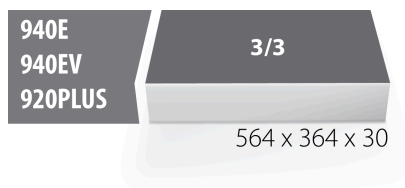

- 12x ring wrench (article 180/1) dim. 6x7, 8x9, 10x11, 12x13, 14x15, 16x17, 18x19, 20x22, 21x23, 24x27, 25x28, 30x32
- 9x ball-end hex wrench (article 220/3S) dim. 1.5, 2, 2.5, 3, 4, 5, 6, 8, 10 on plastic clip
- 9x wrench with TX profile and hole (article 220/7TX) dim. TR 8, TR 9, TR 10, TR 15, TR 20, TR 25, TR 27, TR 30, TR 40 on plastic clip

Productnaam	SKU	Artikel	Afmetingen	Hoeveelheid
Sleutelset in SOS-module	621387	964/28SOS	-	60
Steeksleutel		110/1	6 x 7, 8 x 9, 10 x 11, 12 x 13, 14 x 15, 16 x 17, 18 x 19, 20 x 22, 21 x 23, 24 x 27, 25 x 28, 30 x 32	12
Steekringsleutel, lang		120/1	6, 7, 8, 9, 10, 11, 13, 14, 15, 16, 17, 18, 19, 20, 21, 22, 24, 27	18
Ringsleutel		180/1	6 x 7, 8 x 9, 10 x 11, 12 x 13, 14 x 15, 16 x 17, 18 x 19, 20 x 22, 21 x 23, 24 x 26, 25 x 28, 27 x 32	12
Stiftsleutelset, inbus kogelkop in kunststof houder		220/3SPH		1
Stiftsleutelset, TX in kunststof houder		220/7TXPH	TR8 - TR40x9	1
SOS tool tray for 964/28SOS		vI964/28SOS	564x364x30	1

* Afbeeldingen van producten zijn symbolisch. Alle afmetingen zijn in mm en gewicht in gram. Alle vermelde afmetingen kunnen variëren in tolerantie.