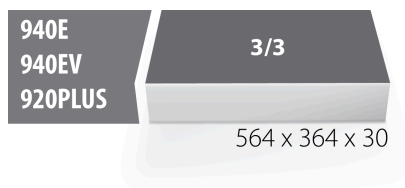

- 12x csillagkulcs (180/1): 6x7, 8x9, 10x11, 12x13, 14x15, 16x17, 18x19, 20x22, 21x23, 24x27, 25x28, 30x32
- 9x gömbvégű imbuszkulcs (220/3S): 1.5, 2, 2.5, 3, 4, 5, 6, 8, 10, műanyag tartóban
- 9x biztonsági Torx hajlítottkulcs (220/7TX): TR 8, TR 9, TR 10, TR 15, TR 20, TR 25, TR 27, TR 30, TR 40, műanyag tartóban

Termék megnevezése	SKU	Cikk	Méretek	Mennyiség
Kulcskészlet, SOS tálcában	621387	964/28SOS	-	60
Villáskulcs		110/1	6 x 7, 8 x 9, 10 x 11, 12 x 13, 14 x 15, 16 x 17, 18 x 19, 20 x 22, 21 x 23, 24 x 27, 25 x 28, 30 x 32	12
Csillag-villáskulcs, hosszú típus		120/1	6, 7, 8, 9, 10, 11, 13, 14, 15, 16, 17, 18, 19, 20, 21, 22, 24, 27	18
Hajlított csillagkulcs		180/1	6 x 7, 8 x 9, 10 x 11, 12 x 13, 14 x 15, 16 x 17, 18 x 19, 20 x 22, 21 x 23, 24 x 26, 25 x 28, 27 x 32	12
Gömbvégű imbuszkulcs-készlet, műanyag függesztőn		220/3SPH		1
Biztonsági Torx (TR) hajlítottkulcs-készlet, műanyag függesztőn		220/7TXPH	TR8 - TR40x9	1
SOS tárolótálca 964/28SOS készlethez		v|964/28SOS	564x364x30	1

* A termékképek illusztrációk. Minden feltüntetett méret milliméterben, a tömegek grammokban. Az összes feltüntetett méret eltérhet a toleranciának megfelelően.