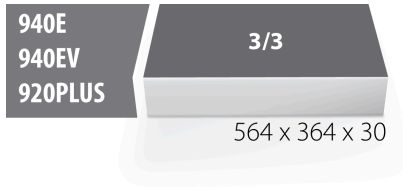

- 12x Ring-Gabelschlüssel, lange Ausführung, gekröpft (Artikel 180/1) Dim. 6x7, 8x9, 10x11, 12x13, 14x15, 16x17, 18x19, 20x22, 21x23, 24x27, 25x28, 30x32
- 9x Stiftschlüssel mit Kugelkopf für Innensechskantschrauben (Artikel 220/3S) Dim. 1.5, 2, 2.5, 3, 4, 5, 6, 8, 10 im Kunststoffclip
- 9x Stiftschlüssel mit Tamper-TX-Profil und Bohrung (Artikel 220/7TX) Dim. TR 8, TR 9, TR 10, TR 15, TR 20, TR 25, TR 27, TR 30, TR 40 im Kunststoffclip

Produktname	SKU	Artikel	Dimensionen	Anzahl
SOS Modul - Schlüssel-Set	621387	964/28SOS	-	60
Doppelgabelschlüssel		110/1	6 x 7, 8 x 9, 10 x 11, 12 x 13, 14 x 15, 16 x 17, 18 x 19, 20 x 22, 21 x 23, 24 x 27, 25 x 28, 30 x 32	12
Ring-Gabelschlüssel, lange Ausführung, gekröpft		120/1	6, 7, 8, 9, 10, 11, 13, 14, 15, 16, 17, 18, 19, 20, 21, 22, 24, 27	18
Doppelringschlüssel, tief gekröpft		180/1	6 x 7, 8 x 9, 10 x 11, 12 x 13, 14 x 15, 16 x 17, 18 x 19, 20 x 22, 21 x 23, 24 x 26, 25 x 28, 27 x 32	12
Kugelkopf-Sechskant Stiftschlüssel, lange Ausführung		220/3SPH		1
Stiftschlüssel für Innen-TX-Schrauben mit Stift, Set im Kunststoffclip		220/7TXPH	TR8 - TR40x9	1
SOS - Moduleinsatz für Schlüssel-Set		v1964/28SOS	564x364x30	1

* Bilder von Produkten sind Symbolfotos. Abmessungen sind in mm, Gewichte in Gramm.