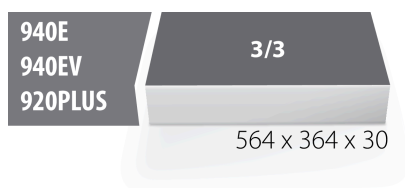

- 12x ring wrench (article 180/1) dim. 6x7, 8x9, 10x11, 12x13, 14x15, 16x17, 18x19, 20x22, 21x23, 24x27, 25x28, 30x32
- 9x ball-end hex wrench (article 220/3S) dim. 1.5, 2, 2.5, 3, 4, 5, 6, 8, 10 on plastic clip
- 9x clés mâles coudées RESISTORX (article 220/7TX) dim. TR 8, TR 9, TR 10, TR 15, TR 20, TR 25, TR 27, TR 30, TR 40 sur support plastique

Nom du produit	SKU	Article	Dimensions	Quantité
Ensemble de clés en module SOS	621387	964/28SOS	-	60
Clé plate à fourches chromée polie	110/1		6 x 7, 8 x 9, 10 x 11, 12 x 13, 14 x 15, 16 x 17, 18 x 19, 20 x 22, 21 x 23, 24 x 27, 25 x 28, 30 x 32	12
Clé mixte longue chromée polie	120/1		6, 7, 8, 9, 10, 11, 13, 14, 15, 16, 17, 18, 19, 20, 21, 22, 24, 27	18
Clé polygonale double contre-coudée	180/1		6 x 7, 8 x 9, 10 x 11, 12 x 13, 14 x 15, 16 x 17, 18 x 19, 20 x 22, 21 x 23, 24 x 26, 25 x 28, 27 x 32	12
Jeu de clés 6 pans mâles à tête sphérique sur support PVC		220/3SPH		1
Jeu de 8 clés mâles coudées RESISTORX en étui PVC		220/7TXPH	TR8 - TR40x9	1
Module mousse SOS vide pour 964/28SOS		vI964/28SOS	564x364x30	1

* Les images des produits ne sont pas contractuelles. Toutes les dimensions sont en mm, les poids en grammes.