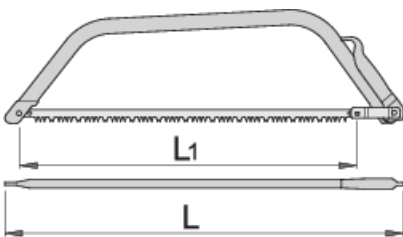

弓

755

配置文件

□□□□

- 材料：片素工具
- 材料：金属板材

Barcode	L1	L1"	L	Weight
612236	610	24"	700	580
609407	762	30"	850	750

* Images of products are symbolic. All dimensions are in mm, and weight in grams. All listed dimensions may vary in tolerance.

用途 (pictures)

配件

—— 755□□□□□