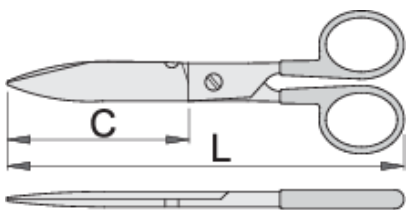

Electrician's scissors with cable cutter

582/3PR

配置文件

- stainless steel micro-toothed blades
- ABS handle
- cable cutting functions on the blade
- pin with adjustable bolt

629397

L

140

64

* Images of products are symbolic. All dimensions are in mm, and weight in grams. All listed dimensions may vary in tolerance.