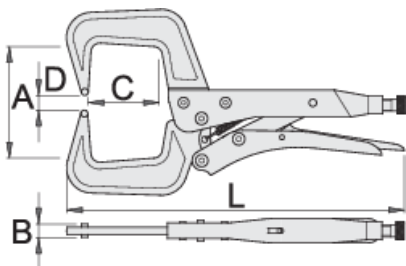

用途：

- 用于□金和外形□廓