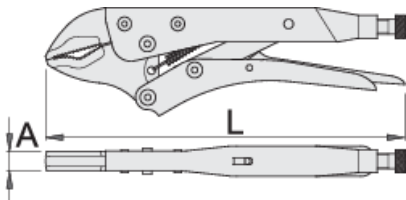

Grip pliers

430/3

Profiles

Premium + 

Product features

- jaws drop forged from premium plus carbon steel, entirely hardened and tempered
- handles made from sheet metal
- surface finish: nickel plated
- screw phosphated

	L	A	O _{max}	
601551	175	10	30	365
601552	250	12	35	596
601553	300	14	40	1023

* Images of products are symbolic. All dimensions are in mm, and weight in grams. All listed dimensions may vary in tolerance.