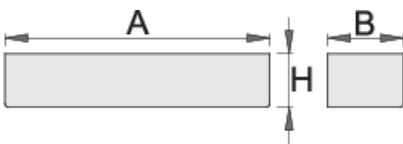

Holder for bottles for 940EV

940EVS7

Profiles

Product features

- material: premium sheet metal
- possibility to fit with tool carriage Eurovision

620419

L

350

B

100

H

85

978

* Images of products are symbolic. All dimensions are in mm, and weight in grams. All listed dimensions may vary in tolerance.