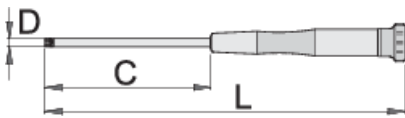

Electronic screwdriver with TX profile

621E

Profiles

Product features

- material: premium hard chrome vanadium steel
- ergonomic heavy duty double component handle
- tip coated with anticorrosion protection
- handle with rotating cap

		C	L	D	
604546	TX 4	60	153	3	12
604547	TX 5	60	153	3	12
608310	TX 6	60	153	3	13
608311	TX 7	60	153	3	14
608312	TX 8	60	153	3	12
608313	TX 9	60	153	3	15

		C	L	D	
608314	TX 10	60	153	3	14
608315	TX 15	60	153	3.5	17
608316	TX 20	80	173	4	19

* Images of products are symbolic. All dimensions are in mm, and weight in grams. All listed dimensions may vary in tolerance.