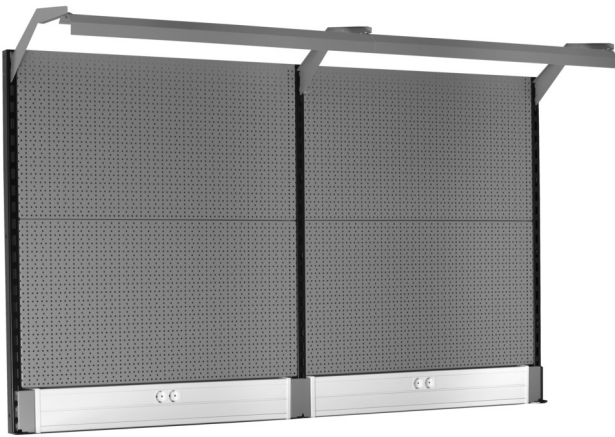

# Back panel with light and parapet channel

990BP

YENI

## Product features

- malzeme: sac metal
- Eco color of Qualicoat quality standard
- Dimensions: L 2000 x H 1155mm
- LED lighting with a lifetime of 25000 hours and color temperature of 4000K
- Parapet channel compatible with OBO STD-D0 Modul 45 plugs

Product name	SKU	Article	Dimensions	Quantity
Back panel with light and parapet channel	629899	990BP		11
Dođru destek		990SR-BLACK	32x45x1155	1
Orta destek		990SM-BLACK	32x45x1155	1

Product name	SKU	Article	Dimensions	Quantity
Sol destek		990SL-BLACK	32x45x1155	1
Delikli sırt, 2 adet set		990B	952x1018 (2x)	2
Parapet kanallı tutucu		990HPC	983x53x131 (2x)	2
Konsollu ışık tutucusu		990HL	999 (2x)	2
ışık		990LIGHT	900 (2x)	2