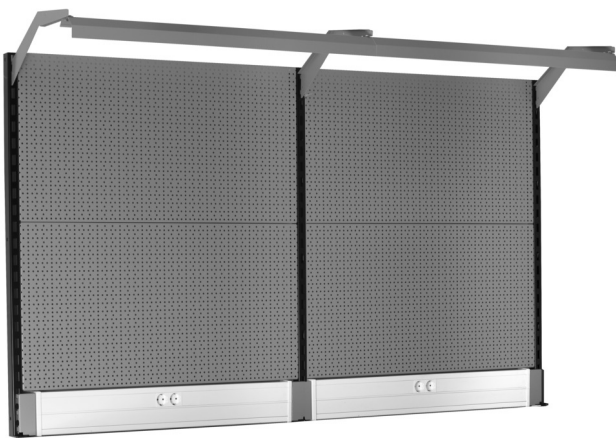

Back panel with light and parapet channel

990BP

NEW

Product features

- material: premium PLUS sheet metal
- Eco color of Qualicoat quality standard
- Dimensions: L 2000 x H 1155mm
- LED lighting with a lifetime of 25000 hours and color temperature of 4000K
- Parapet channel compatible with OBO STD-D0 Modul 45 plugs

Product name	SKU	Article	Dimensions	Quantity
Back panel with light and parapet channel	629899	990BP		11
Right support		990SR-BLACK	32x45x1155	1
Middle support		990SM-BLACK	32x45x1155	1

Product name	SKU	Article	Dimensions	Quantity
Left support		990SL-BLACK	32x45x1155	1
Perforated back, 2 pcs set		990B	952x1018 (2x)	2
Holder with parapet channel		990HPC	983x53x131 (2x)	2
Holder for light with console		990HL	999 (2x)	2
Light		990LIGHT	900 (2x)	2