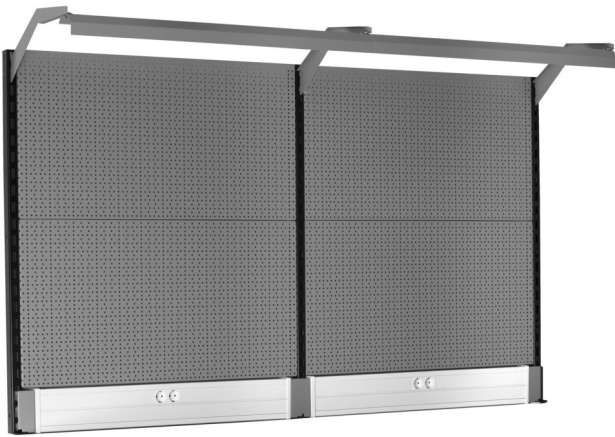

Back panel with light and parapet channel

990BP

NEW

□□□□

- 材料:金属板材
- Eco color of Qualicoat quality standard
- Dimensions: L 2000 x H 1155mm
- LED lighting with a lifetime of 25000 hours and color temperature of 4000K
- Parapet channel compatible with OBO STD-D0 Modul 45 plugs

□□□□	SKU	文章	尺寸	数量
Back panel with light and parapet channel	629899	990BP		11
Right support		990SR-BLACK	32x45x1155	1
Middle support		990SM-BLACK	32x45x1155	1

名称	SKU	文章	尺寸	数量
Left support		990SL-BLACK	32x45x1155	1
底座2 底座		990B	952x1018 (2x)	2
底座底座		990HPC	983x53x131 (2x)	2
灯托架		990HL	999 (2x)	2
灯		990LIGHT	900 (2x)	2