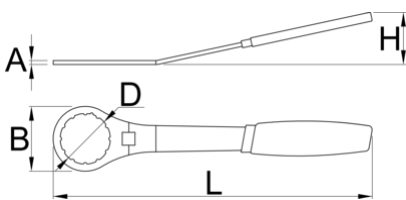

Bottom Bracket Wrench 12 notch, 48mm

1671.10/2DP

NEW

Product features

- material: premium flex plus carbon steel
- surface finish: chrome plated according to ISO 1456:2009
- ergonomic heavy duty double component handle
- Substitute for Elvedes 2018086

629620

295

* Images of products are symbolic. All dimensions are in mm, and weight in grams. All listed dimensions may vary in tolerance.