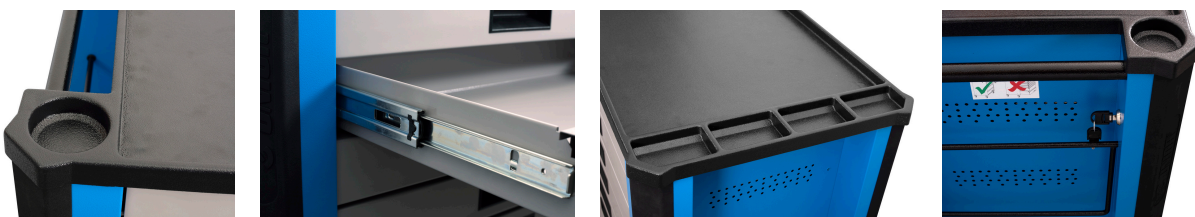

Gebruik (Afbeeldingen)